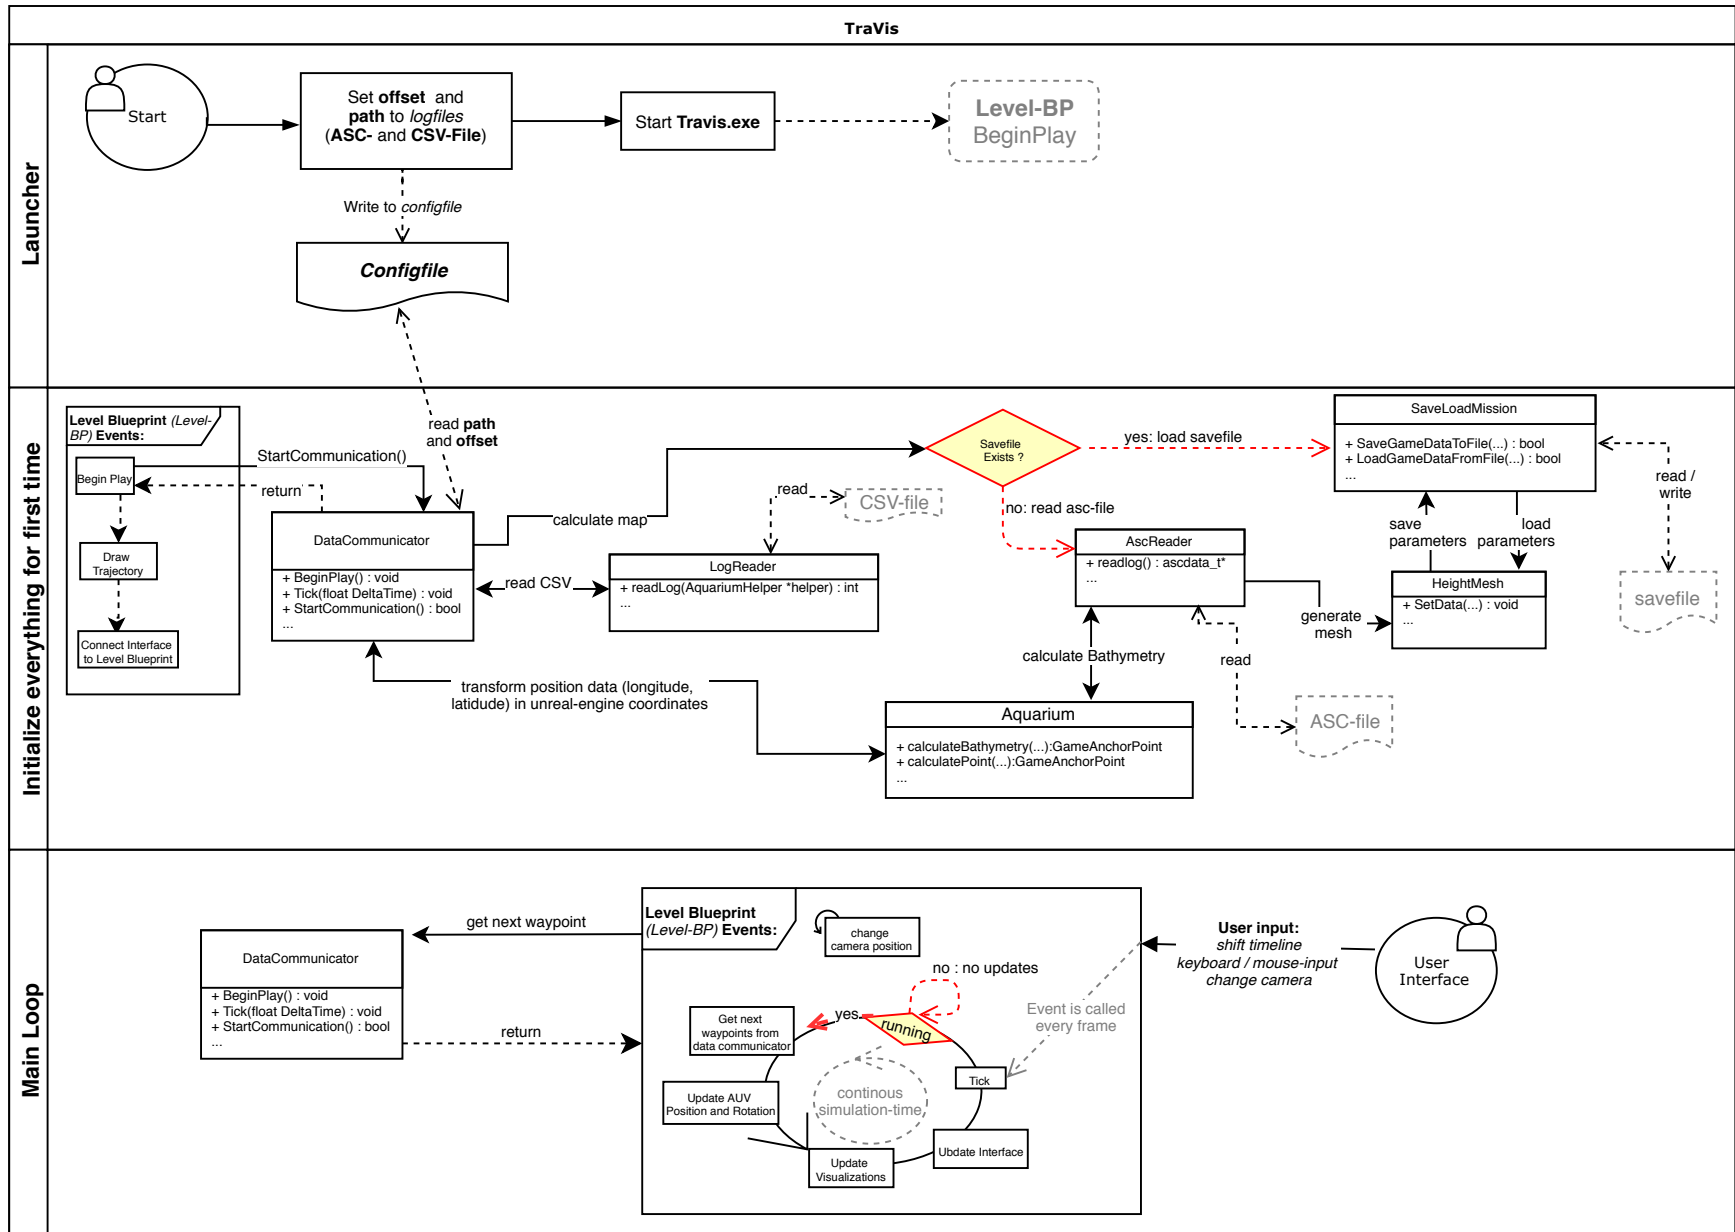

TraVis Overview

TraVis.exe

Legend:

Expression:	Symbol:
BP-Functioncall	
C++ Functioncall	
C++ Class or Logic	
Blue Print	
Event (C#, Blueprint)	